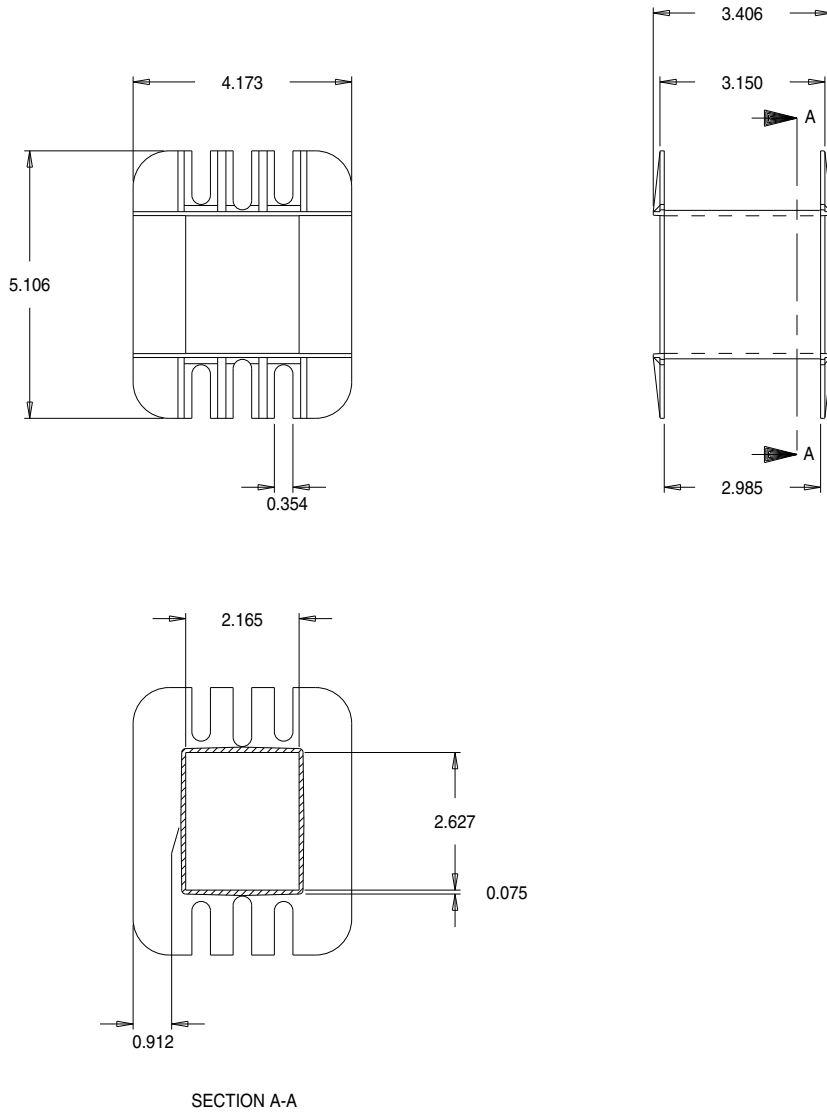

Part No. L05100

638 x 2 5/8 Single Section 'L' Range Bobbin

Dimensions in inches.

Issue 1